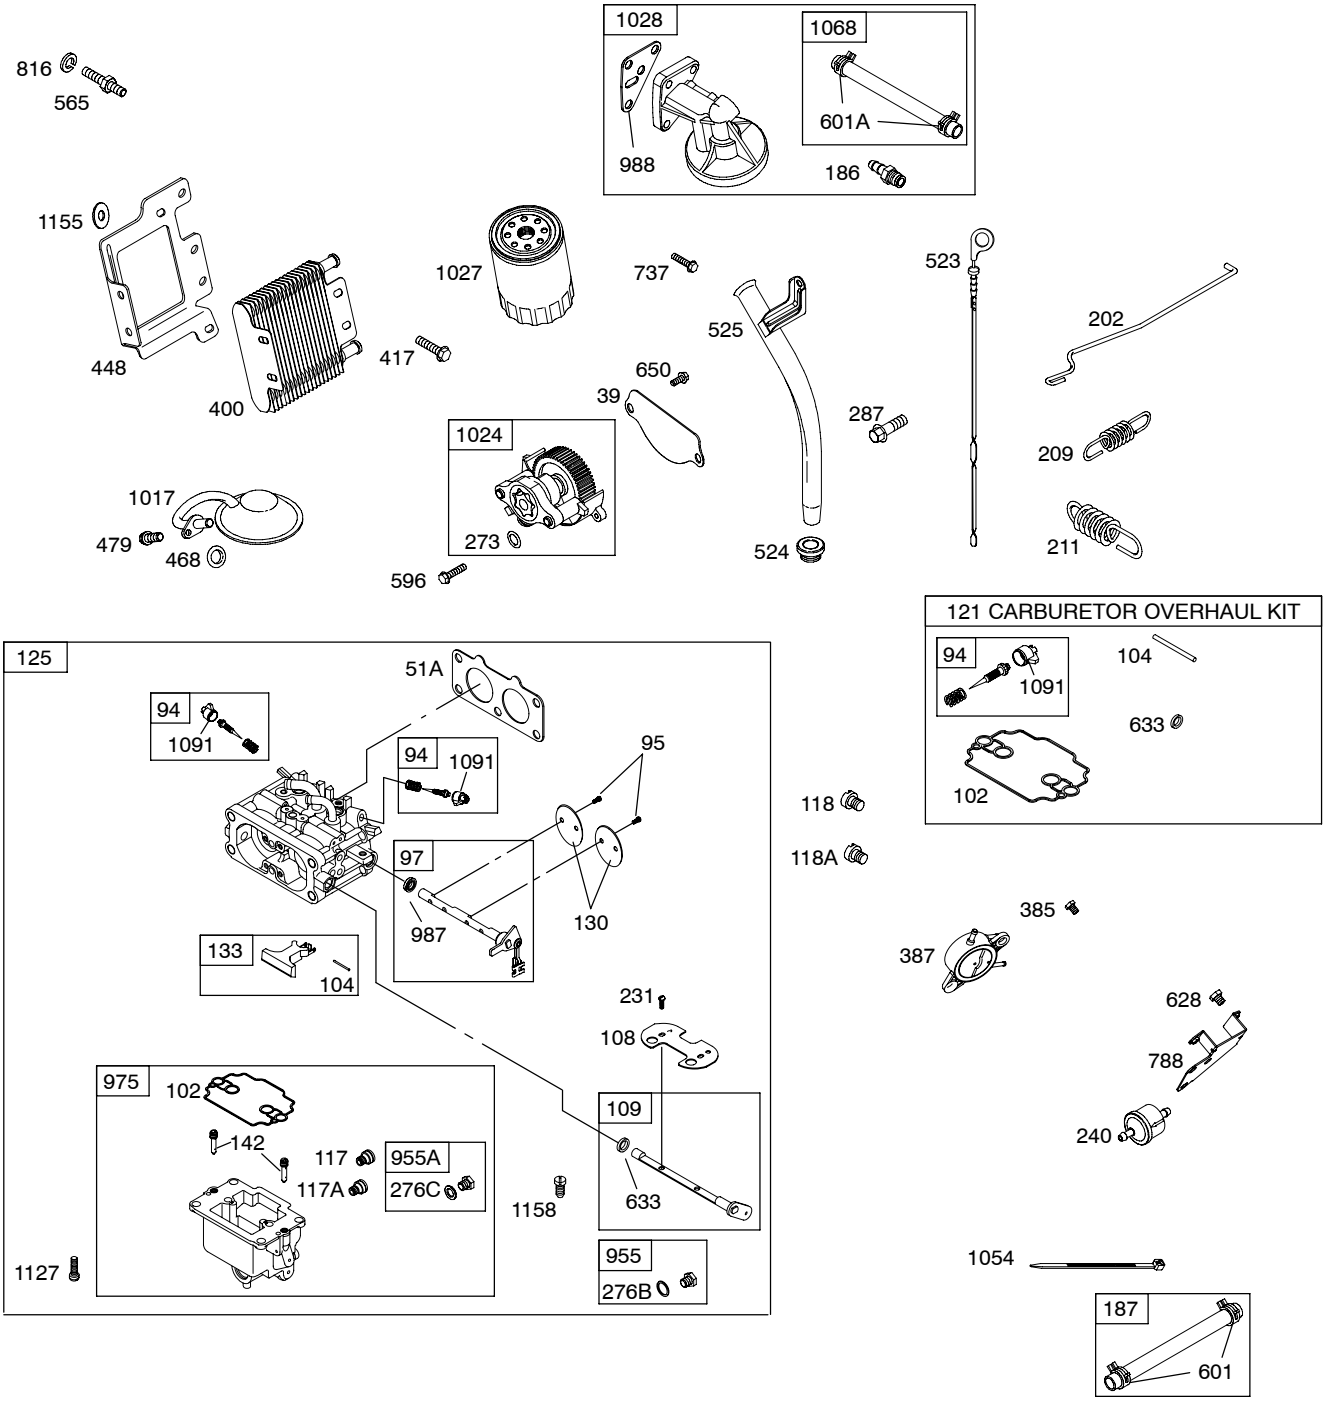

Assemblies include all parts shown in frames.

386447-0144-E1

REF. NO.	PART NO.	DESCRIPTION	REF. NO.	PART NO.	DESCRIPTION	REF. NO.	PART NO.	DESCRIPTION
39	690745	Deflector-Oil			Governor	601	691038	Clamp-Hose
51A	★690950	Gasket-Intake	209	806507	Spring-Governor	601A	691145	Clamp-Hose
94	808257	Kit-Idle Mixture	211	691553	Spring-Governed Idle	628	806660	Screw (Fuel Pump Bracket)
95	690718	Screw (Throttle Valve)	231	690718	Screw (Choke Valve)	633	●690722	Seal-Choke Shaft
97	808182	Shaft-Throttle	240	691035	Filter-Fuel	650	841233	Screw (Oil Deflector)
102	●693711	Gasket-Carburetor Body	273	★690681	Seal-O Ring (Oil Pump Screen)	737	690679	Screw (Oil Filter Adapter)
104	●690882	Pin-Float Hinge	276B	693497	Washer-Sealing	788	691559	Bracket-Fuel Pump
108	690883	Valve-Choke	276C	690724	Washer-Sealing	816	690706	Washer (Oil Filter Adapter)
109	808277	Shaft-Choke	287	692062	Screw (Dipstick Tube)	955	807723	Plug-Carburetor
117	806438	Jet-Main (Standard)(Left)	385	807084	Screw (Fuel Pump)	955A	808176	Plug-Carburetor
117A	806439	Jet-Main (Standard)(Right)	387	808656	Pump-Fuel	975	841160	Bowl-Float
118	841670	Jet-Main (High Altitude)(Left)	400	808657	Cooler-Oil	987	692090	Seal-Throttle Shaft
118A	693500	Jet-Main (High Altitude)(Right)	417	810074	Screw (Oil Cooler)	988	★692063	Gasket-Oil Adapter
121	842875	Kit-Carburetor Overhaul	448	841488	Bracket-Oil Cooler	1017	690900	Screen-Oil Pump
125	808626	Carburetor	468	★690690	Seal-O Ring (Oil Pump Screen)	1024	693185	Pump-Oil
130	690884	Valve-Throttle	479	807084	Screw (Oil Pump Screen)	1027	842921	Filter-Oil
133	808180	Float-Carburetor	523	693175	Dipstick	1028	808537	Adapter-Oil Filter
142	806375	Nozzle-Carburetor	524	693172	Seal-Dipstick Tube	1054	280275	Tie-Cable
186	693184	Connector-Hose	525	693174	Tube-Dipstick	1068	841999	Hose/Clamp Assembly
187	791766	Line-Fuel (Cut to Required Length)	565	690682	Stud (Oil Filter Adapter)	1091	●691516	Cap-Limiter
202	691536	Link-Mechanical	596	691492	Screw (Oil Pump)	1127	690885	Screw (Float Bowl)
						1155	806647	Washer (Oil Cooler)
						1158	807468	Screw (Carburetor)

★ Included in Gasket Set-See Ref. No. 358.
● Included in Carburetor Kit-See Ref. 121.

△ Included in Valve Overhaul Kit-See Ref. No. 1095.

Assemblies include all parts shown in frames.