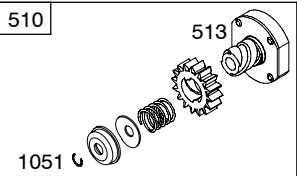

★ Included in Gasket Set-See Ref. No. 358.
● Included in Carburetor Kit-See Ref. 121.

△ Included in Valve Overhaul Kit-See Ref. No. 1095.

Assemblies include all parts shown in frames.

1036 EMISSIONS LABEL

309

Assemblies include all parts shown in frames.

386447-0144-E1

REF. NO.	PART NO.	DESCRIPTION	REF. NO.	PART NO.	DESCRIPTION	REF. NO.	PART NO.	DESCRIPTION
58	66574	Rope-Starter	503	691532	Strap-Starter	732	690688	Screw
60	808167	Grip-Starter Rope	506	807120	Screw			(Starter Drive Cover)
197	807163	Screw			(Carburetor Cover)	732A	841233	Screw
		(Backplate)	510	496881	Drive-Starter			(Starter Drive Cover)
304	841489	Housing-Blower	513	692024	Clutch-Drive	797	691029	Nut
305	692056	Screw	529	690744	Grommet			(Brush Retainer)
		(Blower Housing)	544		Armature-Starter	797A	693167	Nut
308	841183	Cover-Cylinder Head			(For Service Order			(Brush Retainer)
		(Cylinder #1)			691564, Starter Motor)	801	808778	Cap-Drive
308A	841182	Cover-Cylinder Head	573	841314	Plate-Back	802	691286	Cap-End
		(Cylinder #2)	592	690939	Nut	803	693547	Housing-Starter
309	691564	Motor-Starter			(Rewind Starter)	865	807119	Cover-Air Guide
310	690323	Bolt	608	841729	Starter-Rewind	879	841607	Cover-Carburetor
		(Starter Motor)	638	691551	Washer	1036		Label-Emissions
311	497608	Brush Set			(Cylinder Head Cover)			(Available from an
322	841233	Screw	697	692062	Screw			Authorized Briggs &
		(Cylinder Head Cover)			(Starter Motor)			Stratton Service
413	693587	Nut	727	841313	Cover-Starter Drive			Dealer)
		(Starter Motor)				1051	691124	Ring-Retaining
447	841233	Screw				1090	691293	Retainer-Brush
		(Air Guide Cover)						