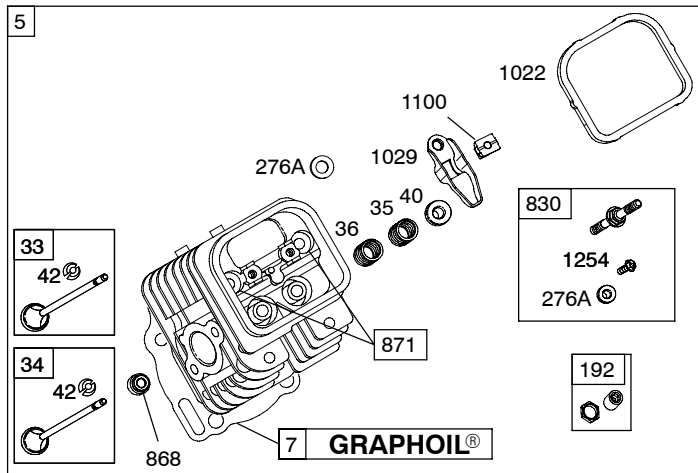

386447-0144-E1

REF. NO.	PART NO.	DESCRIPTION	REF. NO.	PART NO.	DESCRIPTION	REF. NO.	PART NO.	DESCRIPTION
5	842656	Head-Cylinder (Cylinder #1)	192	807623	Adjuster-Rocker Arm	918	393815	Line-Vacuum (Cut to Required Length)
5A	842657	Head-Cylinder (Cylinder #2)	276A	★△807085	Washer-Sealing	1022★△806039s		Gasket-Rocker Cover
7	★△842622	Gasket-Cylinder Head	337	491055s	Plug-Spark	1023	690910	Cover-Rocker
11	806379	Tube-Breather	383	19374s	Wrench-Spark Plug	1023A	808648	Cover-Rocker (Includes Breather Assembly)
13	692059	Screw (Cylinder Head)	466	806466	Seal-O Ring (Rocker Cover)	1026	691836	Rod-Push (Steel, Intake)
33	806419	Valve-Exhaust	601	691038	Clamp-Hose			----- Note -----
34	806420	Valve-Intake	601A	691145	Clamp-Hose			691758 Rod-Push (Aluminum, Exhaust)
35	692084	Spring-Valve (Intake)	635	692076	Boot-Spark Plug			
36	692084	Spring-Valve (Exhaust)	830	809157	Stud-Rocker Arm			
40	692058	Retainer-Valve	868	★△691963	Seal-Valve			
42	807683	Keeper-Valve	871	692057	Bushing-Valve Guide			
45	690977	Tappet-Valve	883	★△806425	Gasket-Exhaust			
51	★△806418	Gasket-Intake	914	806421	Screw (Rocker Cover)	1029	807323	Arm-Rocker
						1095	842659	Gasket Set-Valve
						1100	791959	Pivot-Rocker Arm
						1254	807084	Screw (Rocker Cover)

★ Included in Gasket Set-See Ref. No. 358.
● Included in Carburetor Kit-See Ref. 121.

△ Included in Valve Overhaul Kit-See Ref. No. 1095.

Assemblies include all parts shown in frames.

11/06