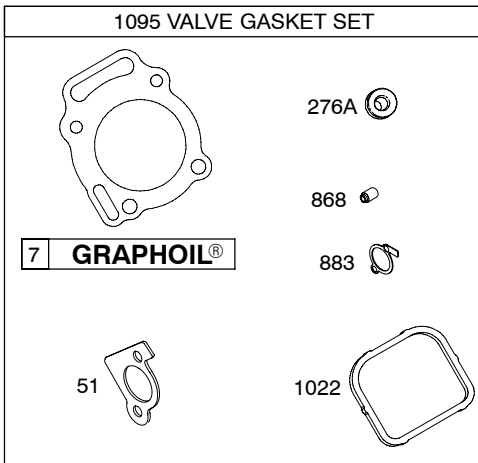

386447-0144-E1

REF. NO.	PART NO.	DESCRIPTION	REF. NO.	PART NO.	DESCRIPTION	REF. NO.	PART NO.	DESCRIPTION
5	842656	Head-Cylinder (Cylinder #1)	192	807623	Adjuster-Rocker Arm	918	393815	Line-Vacuum (Cut to Required Length)
5A	842657	Head-Cylinder (Cylinder #2)	276A	★△807085	Washer-Sealing	1022★△806039s		Gasket-Rocker Cover
7	★△842622	Gasket-Cylinder Head	337	491055s	Plug-Spark	1023	690910	Cover-Rocker
11	806379	Tube-Breather	383	19374s	Wrench-Spark Plug	1023A	808648	Cover-Rocker (Includes Breather Assembly)
13	692059	Screw (Cylinder Head)	466	806466	Seal-O Ring (Rocker Cover)	1026	691836	Rod-Push (Steel, Intake)
33	806419	Valve-Exhaust	601	691038	Clamp-Hose			----- Note -----
34	806420	Valve-Intake	601A	691145	Clamp-Hose			691758 Rod-Push (Aluminum, Exhaust)
35	692084	Spring-Valve (Intake)	635	692076	Boot-Spark Plug			
36	692084	Spring-Valve (Exhaust)	830	809157	Stud-Rocker Arm			
40	692058	Retainer-Valve	868	★△691963	Seal-Valve			
42	807683	Keeper-Valve	871	692057	Bushing-Valve Guide			
45	690977	Tappet-Valve	883	★△806425	Gasket-Exhaust			
51	★△806418	Gasket-Intake	914	806421	Screw (Rocker Cover)	1029	807323	Arm-Rocker
						1095	842659	Gasket Set-Valve
						1100	791959	Pivot-Rocker Arm
						1254	807084	Screw (Rocker Cover)

★ Included in Gasket Set-See Ref. No. 358.
● Included in Carburetor Kit-See Ref. 121.

△ Included in Valve Overhaul Kit-See Ref. No. 1095.

Assemblies include all parts shown in frames.

11/06