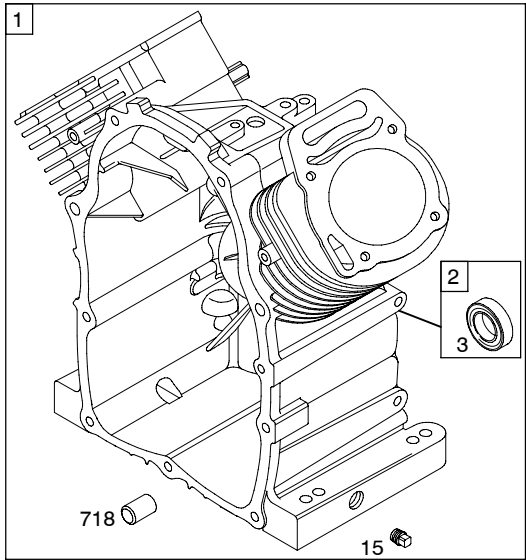

1058 OPERATOR'S MANUAL

1330 REPAIR MANUAL