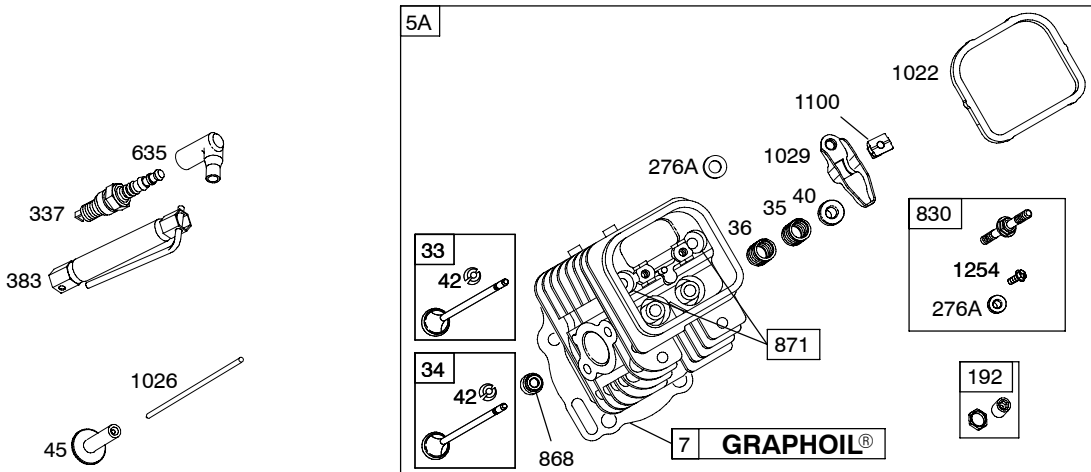

386447-0144-E1

REF. NO.	PART NO.	DESCRIPTION	REF. NO.	PART NO.	DESCRIPTION	REF. NO.	PART NO.	DESCRIPTION
5	842656	Head-Cylinder (Cylinder #1)	192	807623	Adjuster-Rocker Arm	918	393815	Line-Vacuum (Cut to Required Length)
5A	842657	Head-Cylinder (Cylinder #2)	276A	★△807085	Washer-Sealing	1022★△806039s		Gasket-Rocker Cover
7	★△842622	Gasket-Cylinder Head	337	491055s	Plug-Spark	1023	690910	Cover-Rocker
11	806379	Tube-Breather	383	19374s	Wrench-Spark Plug	1023A	808648	Cover-Rocker (Includes Breather Assembly)
13	692059	Screw (Cylinder Head)	466	806466	Seal-O Ring (Rocker Cover)	1026	691836	Rod-Push (Steel, Intake)
33	806419	Valve-Exhaust	601	691038	Clamp-Hose			----- Note -----
34	806420	Valve-Intake	601A	691145	Clamp-Hose			691758 Rod-Push (Aluminum, Exhaust)
35	692084	Spring-Valve (Intake)	635	692076	Boot-Spark Plug			
36	692084	Spring-Valve (Exhaust)	830	809157	Stud-Rocker Arm			
40	692058	Retainer-Valve	868	★△691963	Seal-Valve			
42	807683	Keeper-Valve	871	692057	Bushing-Valve Guide			
45	690977	Tappet-Valve	883	★△806425	Gasket-Exhaust			
51	★△806418	Gasket-Intake	914	806421	Screw (Rocker Cover)	1029	807323	Arm-Rocker
						1095	842659	Gasket Set-Valve
						1100	791959	Pivot-Rocker Arm
						1254	807084	Screw (Rocker Cover)

★ Included in Gasket Set-See Ref. No. 358.
● Included in Carburetor Kit-See Ref. 121.

△ Included in Valve Overhaul Kit-See Ref. No. 1095.

Assemblies include all parts shown in frames.

11/06