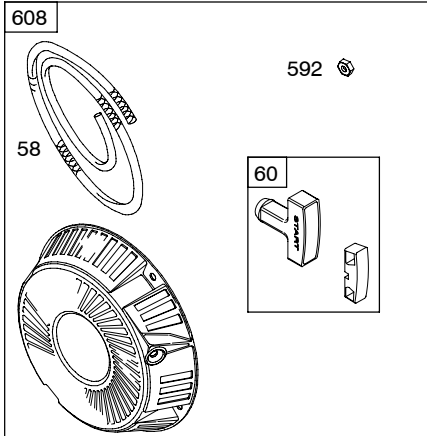

★ Included in Gasket Set-See Ref. No. 358.
● Included in Carburetor Kit-See Ref. 121.

△ Included in Valve Overhaul Kit-See Ref. No. 1095.

Assemblies include all parts shown in frames.

1036 EMISSIONS LABEL

309

Assemblies include all parts shown in frames.

386447-0144-E1

REF. NO.	PART NO.	DESCRIPTION	REF. NO.	PART NO.	DESCRIPTION	REF. NO.	PART NO.	DESCRIPTION
58	66574	Rope-Starter	503	691532	Strap-Starter	732	690688	Screw
60	808167	Grip-Starter Rope	506	807120	Screw			(Starter Drive Cover)
197	807163	Screw			(Carburetor Cover)	732A	841233	Screw
		(Backplate)	510	496881	Drive-Starter			(Starter Drive Cover)
304	841489	Housing-Blower	513	692024	Clutch-Drive	797	691029	Nut
305	692056	Screw	529	690744	Grommet			(Brush Retainer)
		(Blower Housing)	544		Armature-Starter	797A	693167	Nut
308	841183	Cover-Cylinder Head			(For Service Order			(Brush Retainer)
		(Cylinder #1)			691564, Starter Motor)	801	808778	Cap-Drive
308A	841182	Cover-Cylinder Head	573	841314	Plate-Back	802	691286	Cap-End
		(Cylinder #2)	592	690939	Nut	803	693547	Housing-Starter
309	691564	Motor-Starter			(Rewind Starter)	865	807119	Cover-Air Guide
310	690323	Bolt	608	841729	Starter-Rewind	879	841607	Cover-Carburetor
		(Starter Motor)	638	691551	Washer	1036		Label-Emissions
311	497608	Brush Set			(Cylinder Head Cover)			(Available from an
322	841233	Screw	697	692062	Screw			Authorized Briggs &
		(Cylinder Head Cover)			(Starter Motor)			Stratton Service
413	693587	Nut	727	841313	Cover-Starter Drive			Dealer)
		(Starter Motor)				1051	691124	Ring-Retaining
447	841233	Screw				1090	691293	Retainer-Brush
		(Air Guide Cover)						