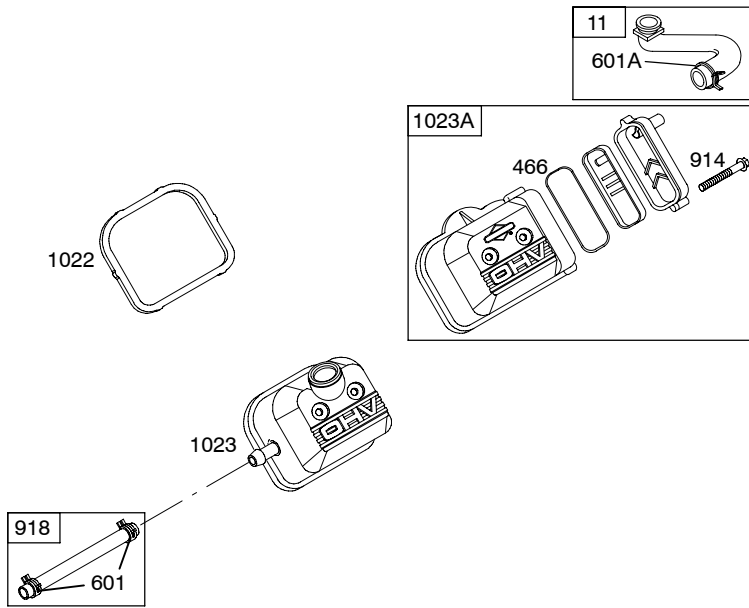

386447-0144-E1

REF. NO.	PART NO.	DESCRIPTION	REF. NO.	PART NO.	DESCRIPTION	REF. NO.	PART NO.	DESCRIPTION
5	842656	Head-Cylinder (Cylinder #1)	192	807623	Adjuster-Rocker Arm	918	393815	Line-Vacuum (Cut to Required Length)
5A	842657	Head-Cylinder (Cylinder #2)	276A	★△807085	Washer-Sealing	1022★△806039s		Gasket-Rocker Cover
7	★△842622	Gasket-Cylinder Head	337	491055s	Plug-Spark	1023	690910	Cover-Rocker
11	806379	Tube-Breather	383	19374s	Wrench-Spark Plug	1023A	808648	Cover-Rocker (Includes Breather Assembly)
13	692059	Screw (Cylinder Head)	466	806466	Seal-O Ring (Rocker Cover)	1026	691836	Rod-Push (Steel, Intake)
33	806419	Valve-Exhaust	601	691038	Clamp-Hose			----- Note -----
34	806420	Valve-Intake	601A	691145	Clamp-Hose			691758 Rod-Push (Aluminum, Exhaust)
35	692084	Spring-Valve (Intake)	635	692076	Boot-Spark Plug			
36	692084	Spring-Valve (Exhaust)	830	809157	Stud-Rocker Arm			
40	692058	Retainer-Valve	868	★△691963	Seal-Valve			
42	807683	Keeper-Valve	871	692057	Bushing-Valve Guide			
45	690977	Tappet-Valve	883	★△806425	Gasket-Exhaust			
51	★△806418	Gasket-Intake	914	806421	Screw (Rocker Cover)	1029	807323	Arm-Rocker
						1095	842659	Gasket Set-Valve
						1100	791959	Pivot-Rocker Arm
						1254	807084	Screw (Rocker Cover)

★ Included in Gasket Set-See Ref. No. 358.
● Included in Carburetor Kit-See Ref. 121.

△ Included in Valve Overhaul Kit-See Ref. No. 1095.

Assemblies include all parts shown in frames.

11/06