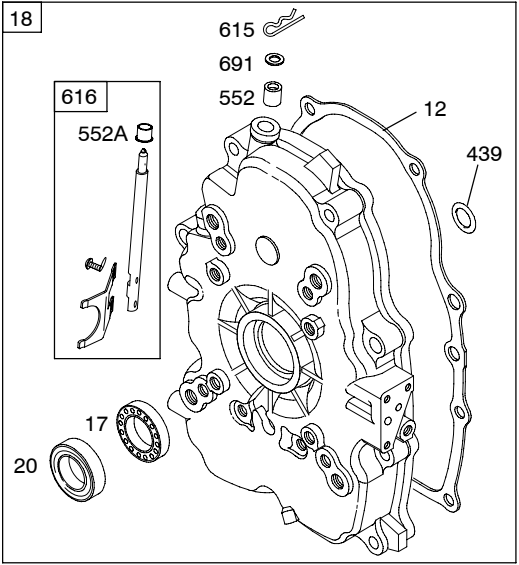

386447-0144-E1

Assemblies include all parts shown in frames.

386447-0144-E1

REF. NO.	PART NO.	DESCRIPTION	REF. NO.	PART NO.	DESCRIPTION	REF. NO.	PART NO.	DESCRIPTION
12	★842589	Gasket-Crankcase	290	691537	Screw (Intake Elbow)	654	690939	Nut (Carburetor)
17	690752	Bearing-Ball	365	690866	Screw (Carburetor)	691	690680	Seal-Governor Shaft
18	808849	Cover-Crankcase	431	691534	Elbow-Intake	711	841233	Screw (Carburetor Shield)
20	★805049s	Seal-Oil (PTO Side)	439	★692154	Seal-O Ring (Crankcase Cover)	833	807084	Screw (Air Cleaner Mounting Strap)
22	807362	Screw (Crankcase Cover)	445	692519	Filter-Air Cleaner Cartridge	862	691539	Strap-Air Cleaner Mounting
50	806376	Manifold-Intake	467	691985	Knob-Air Cleaner	967	692520	Filter-Air Cleaner Cartridge
51	★△806418	Gasket-Intake	552	690701	Bushing-Governor Crank	968	808654	Cover-Air Cleaner
51A	★690950	Gasket-Intake	552A	806686	Bushing-Governor Crank	971	691492	Screw (Air Cleaner Base)
53	690746	Stud (Carburetor)	615	691550	Retainer-Governor Shaft	996	690917	Shield-Carburetor
54	806444	Screw (Intake Manifold)	616	806685	Crank-Governor	1004	806422	Duct-Air
122	690870	Spacer-Carburetor	643	692079	Retainer-Air Filter	1135	806497	Washer (Crankcase Cover/ Sump)
161	808655	Base-Air Cleaner						
163	★692087	Gasket-Air Cleaner						
276	690704	Washer-Sealing						

★ Included in Gasket Set-See Ref. No. 358.
● Included in Carburetor Kit-See Ref. 121.

△ Included in Valve Overhaul Kit-See Ref. No. 1095.

Assemblies include all parts shown in frames.

11/06