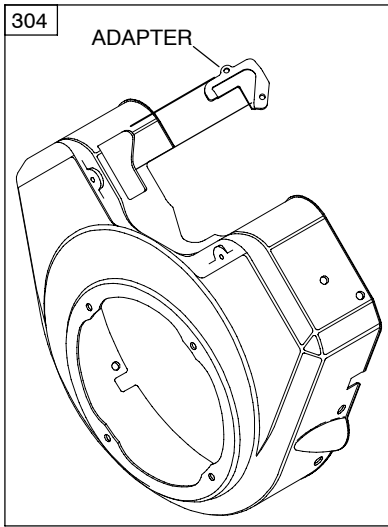

1036 EMISSIONS LABEL