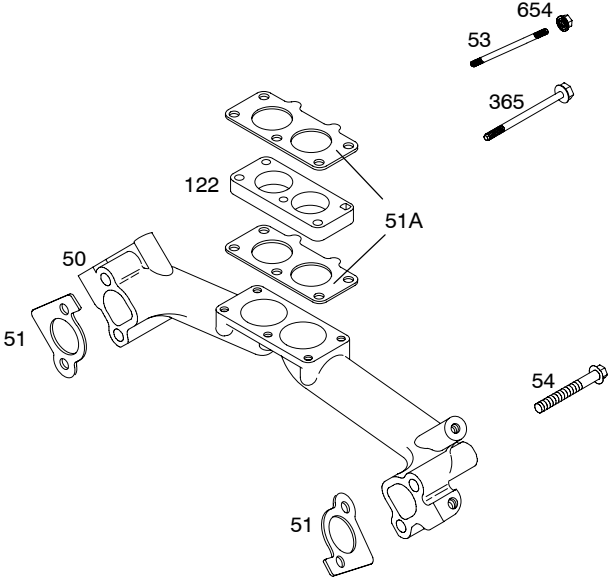

386447-0144-E1

Assemblies include all parts shown in frames.

386447-0144-E1

REF. NO.	PART NO.	DESCRIPTION	REF. NO.	PART NO.	DESCRIPTION	REF. NO.	PART NO.	DESCRIPTION
12	★842589	Gasket-Crankcase	290	691537	Screw (Intake Elbow)	654	690939	Nut (Carburetor)
17	690752	Bearing-Ball	365	690866	Screw (Carburetor)	691	690680	Seal-Governor Shaft
18	808849	Cover-Crankcase	431	691534	Elbow-Intake	711	841233	Screw (Carburetor Shield)
20	★805049s	Seal-Oil (PTO Side)	439	★692154	Seal-O Ring (Crankcase Cover)	833	807084	Screw (Air Cleaner Mounting Strap)
22	807362	Screw (Crankcase Cover)	445	692519	Filter-Air Cleaner Cartridge	862	691539	Strap-Air Cleaner Mounting
50	806376	Manifold-Intake	467	691985	Knob-Air Cleaner	967	692520	Filter-Air Cleaner Cartridge
51	★△806418	Gasket-Intake	552	690701	Bushing-Governor Crank	968	808654	Cover-Air Cleaner
51A	★690950	Gasket-Intake	552A	806686	Bushing-Governor Crank	971	691492	Screw (Air Cleaner Base)
53	690746	Stud (Carburetor)	615	691550	Retainer-Governor Shaft	996	690917	Shield-Carburetor
54	806444	Screw (Intake Manifold)	616	806685	Crank-Governor	1004	806422	Duct-Air
122	690870	Spacer-Carburetor	643	692079	Retainer-Air Filter	1135	806497	Washer (Crankcase Cover/ Sump)
161	808655	Base-Air Cleaner						
163	★692087	Gasket-Air Cleaner						
276	690704	Washer-Sealing						

★ Included in Gasket Set-See Ref. No. 358.
● Included in Carburetor Kit-See Ref. 121.

△ Included in Valve Overhaul Kit-See Ref. No. 1095.

Assemblies include all parts shown in frames.

11/06