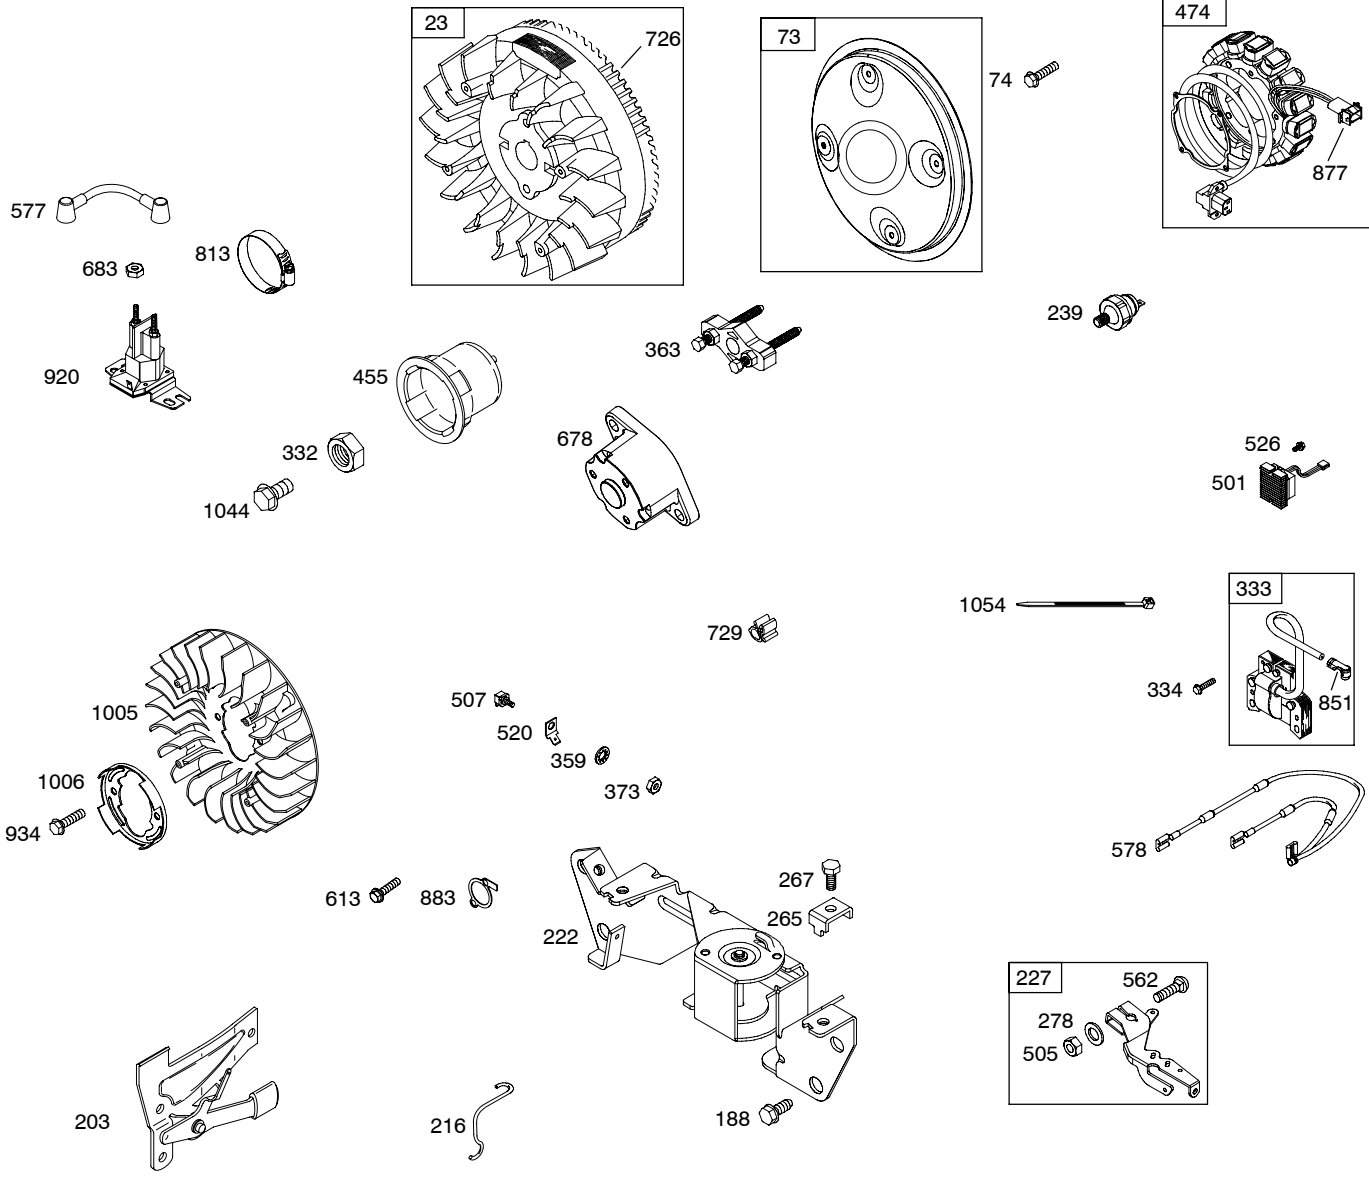

Assemblies include all parts shown in frames.

386447-0144-E1

REF. NO.	PART NO.	DESCRIPTION	REF. NO.	PART NO.	DESCRIPTION	REF. NO.	PART NO.	DESCRIPTION
23	842442	Flywheel	334	692066	Screw (Magneto Armature)	613	691902	Screw (Muffler)
73	841662	Screen-Rotating	359	691077	Washer (Ground Terminal)	678	841730	Spacer-Rewind
74	841441	Screw (Rotating Screen)	363	19203	Puller-Flywheel	683	691029	Nut (Starter Solenoid)
188	692056	Screw (Control Bracket)	373	691612	Nut (Ground Terminal)	726		Gear-Ring (See Reference 23 for Service)
203	808753	Crank-Bell	455	841794	Cup-Flywheel	729	690586	Clip-Wire
216	691542	Link-Choke	474	841178	Alternator	813	690635	Clamp
222	808454	Bracket-Control	501	841170	Regulator	851	493880s	Terminal-Spark Plug
227	690236	Lever-Governor Control	505	690238	Nut (Governor Control Lever)	877	698092	Harness-Alternator
232	691538	Spring-Link	507	691972	Insulator	883	*Δ806425	Gasket-Exhaust
239	690233	Switch-Oil Pressure	520	691084	Terminal-Ground	920	691656	Starter-Solenoid
265	691024	Clamp-Casing	526	691547	Screw (Regulator)	934	691058	Screw (Flywheel Fan)
267	692083	Screw (Casing Clamp)	562	690239	Bolt (Governor Control Lever)	1005	841439	Fan-Flywheel
278	842122	Washer (Governor Control Lever)	577	690795	Cable-Starter	1006	690452	Retainer-Fan
332	690887	Nut (Flywheel)	578	692319	Wire Assembly	1044	692056	Screw (Flywheel)
333	492341	Armature-Magneto				1054	280275	Tie-Cable

★ Included in Gasket Set-See Ref. No. 358.
● Included in Carburetor Kit-See Ref. 121.

Δ Included in Valve Overhaul Kit-See Ref. No. 1095.