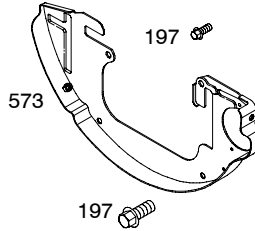

1036 EMISSIONS LABEL