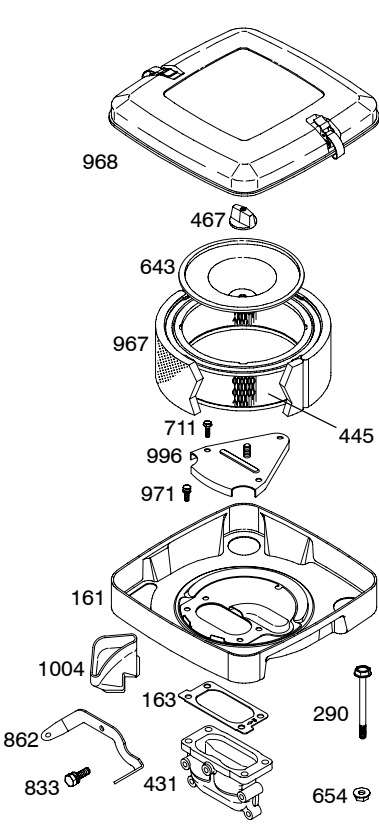

386447-0144-E1

Assemblies include all parts shown in frames.

386447-0144-E1

REF. NO.	PART NO.	DESCRIPTION	REF. NO.	PART NO.	DESCRIPTION	REF. NO.	PART NO.	DESCRIPTION
12	★842589	Gasket-Crankcase	290	691537	Screw (Intake Elbow)	654	690939	Nut (Carburetor)
17	690752	Bearing-Ball	365	690866	Screw (Carburetor)	691	690680	Seal-Governor Shaft
18	808849	Cover-Crankcase	431	691534	Elbow-Intake	711	841233	Screw (Carburetor Shield)
20	★805049s	Seal-Oil (PTO Side)	439	★692154	Seal-O Ring (Crankcase Cover)	833	807084	Screw (Air Cleaner Mounting Strap)
22	807362	Screw (Crankcase Cover)	445	692519	Filter-Air Cleaner Cartridge	862	691539	Strap-Air Cleaner Mounting
50	806376	Manifold-Intake	467	691985	Knob-Air Cleaner	967	692520	Filter-Air Cleaner Cartridge
51	★△806418	Gasket-Intake	552	690701	Bushing-Governor Crank	968	808654	Cover-Air Cleaner
51A	★690950	Gasket-Intake	552A	806686	Bushing-Governor Crank	971	691492	Screw (Air Cleaner Base)
53	690746	Stud (Carburetor)	615	691550	Retainer-Governor Shaft	996	690917	Shield-Carburetor
54	806444	Screw (Intake Manifold)	616	806685	Crank-Governor	1004	806422	Duct-Air
122	690870	Spacer-Carburetor	643	692079	Retainer-Air Filter	1135	806497	Washer (Crankcase Cover/ Sump)
161	808655	Base-Air Cleaner						
163	★692087	Gasket-Air Cleaner						
276	690704	Washer-Sealing						

★ Included in Gasket Set-See Ref. No. 358.
● Included in Carburetor Kit-See Ref. 121.

△ Included in Valve Overhaul Kit-See Ref. No. 1095.

Assemblies include all parts shown in frames.

11/06