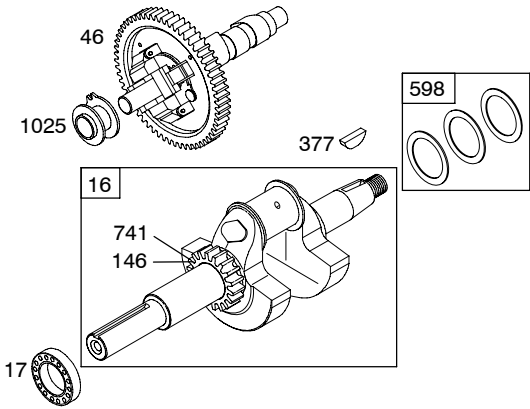

1058 OPERATOR'S MANUAL

1330 REPAIR MANUAL

Assemblies include all parts shown in frames.

386447-0144-E1

REF. NO.	PART NO.	DESCRIPTION	REF. NO.	PART NO.	DESCRIPTION	REF. NO.	PART NO.	DESCRIPTION
1	842603	Cylinder Assembly	26	808528	Ring Set (Standard)	276A	★△807085	Washer-Sealing
2	808534	Kit-Bushing/Seal (Magneto Side)			----- Note -----	358	842658	Gasket Set-Engine
3	★805101s	Seal-Oil (Magneto Side)			808661 Ring Set (.020" Oversize)	377	808095	Key-Woodruff
7	★△842622	Cylinder Head Gasket	27	806378	Lock-Piston Pin	439	★692154	Seal-O-Ring (Crankcase Cover)
12	★842589	Gasket-Crankcase	28	808526	Pin-Piston	468	★690690	Seal-O Ring (Oil Pump Screen)
15	690946	Plug-Oil Drain	29	808646	Rod-Connecting (Standard)	598	807625	Shim-End Play
16	809826	Crankshaft	32	690698	Screw (Connecting Rod)	718	806469	Pin-Locating
17	690752	Bearing-Ball	46	690927	Camshaft	741	691530	Gear-Timing
20	★805049s	Seal-Oil (PTO Side)	51	★△806418	Gasket-Intake	868	★△691963	Seal-Valve
25	808527	Piston Assembly (Standard)	51A	★690950	Gasket-Intake	883	★△806425	Gasket-Exhaust
		----- Note -----	146	691639	Key-Timing	988	★692063	Gasket-Oil Adapter
		808652 Piston Assy. (.020" Oversize)	163	★692087	Gasket-Air Cleaner	1022	★△806039s	Gasket-Rocker Cover
			273	★690681	Seal-O Ring (Oil Pump Screen)	1025	690689	Spool-Governor
						1058	MS3367	Operating Manual
						1330	272144	Repair Manual